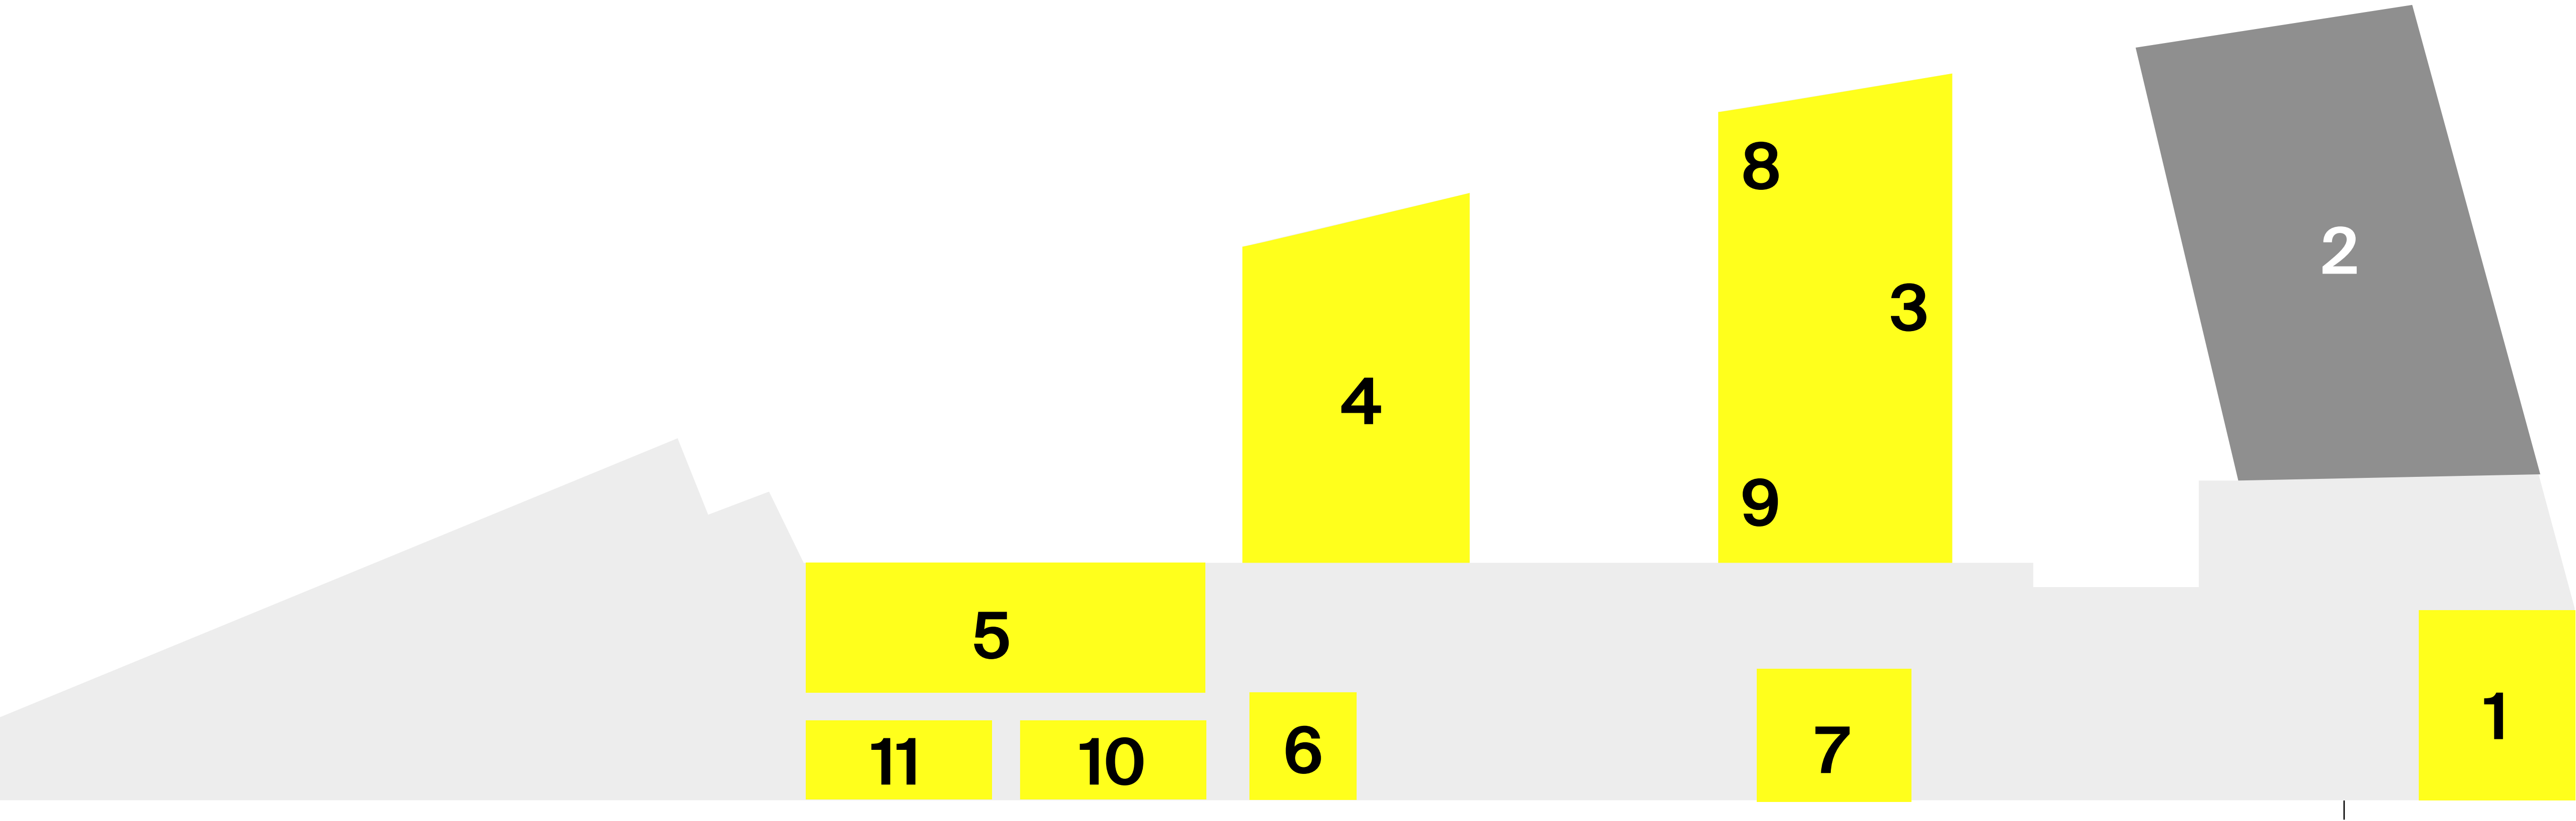

Second Floor

Görlitzer Park Campus

JORDANSTRASSE

1 Kiefholz
Corporate Workshop Room

2 CoviMedical
Private Lab

3 Community Space

4 Community Space

5 Community Space

6 Community Kitchen

7 Toilets

8 Ruby 2.5.3
Meeting Room

9 SQL 2.5.4
Meeting Room

10 Mercury 2.10.3
Meeting Room

11 Grace 2.10.4
Meeting Room